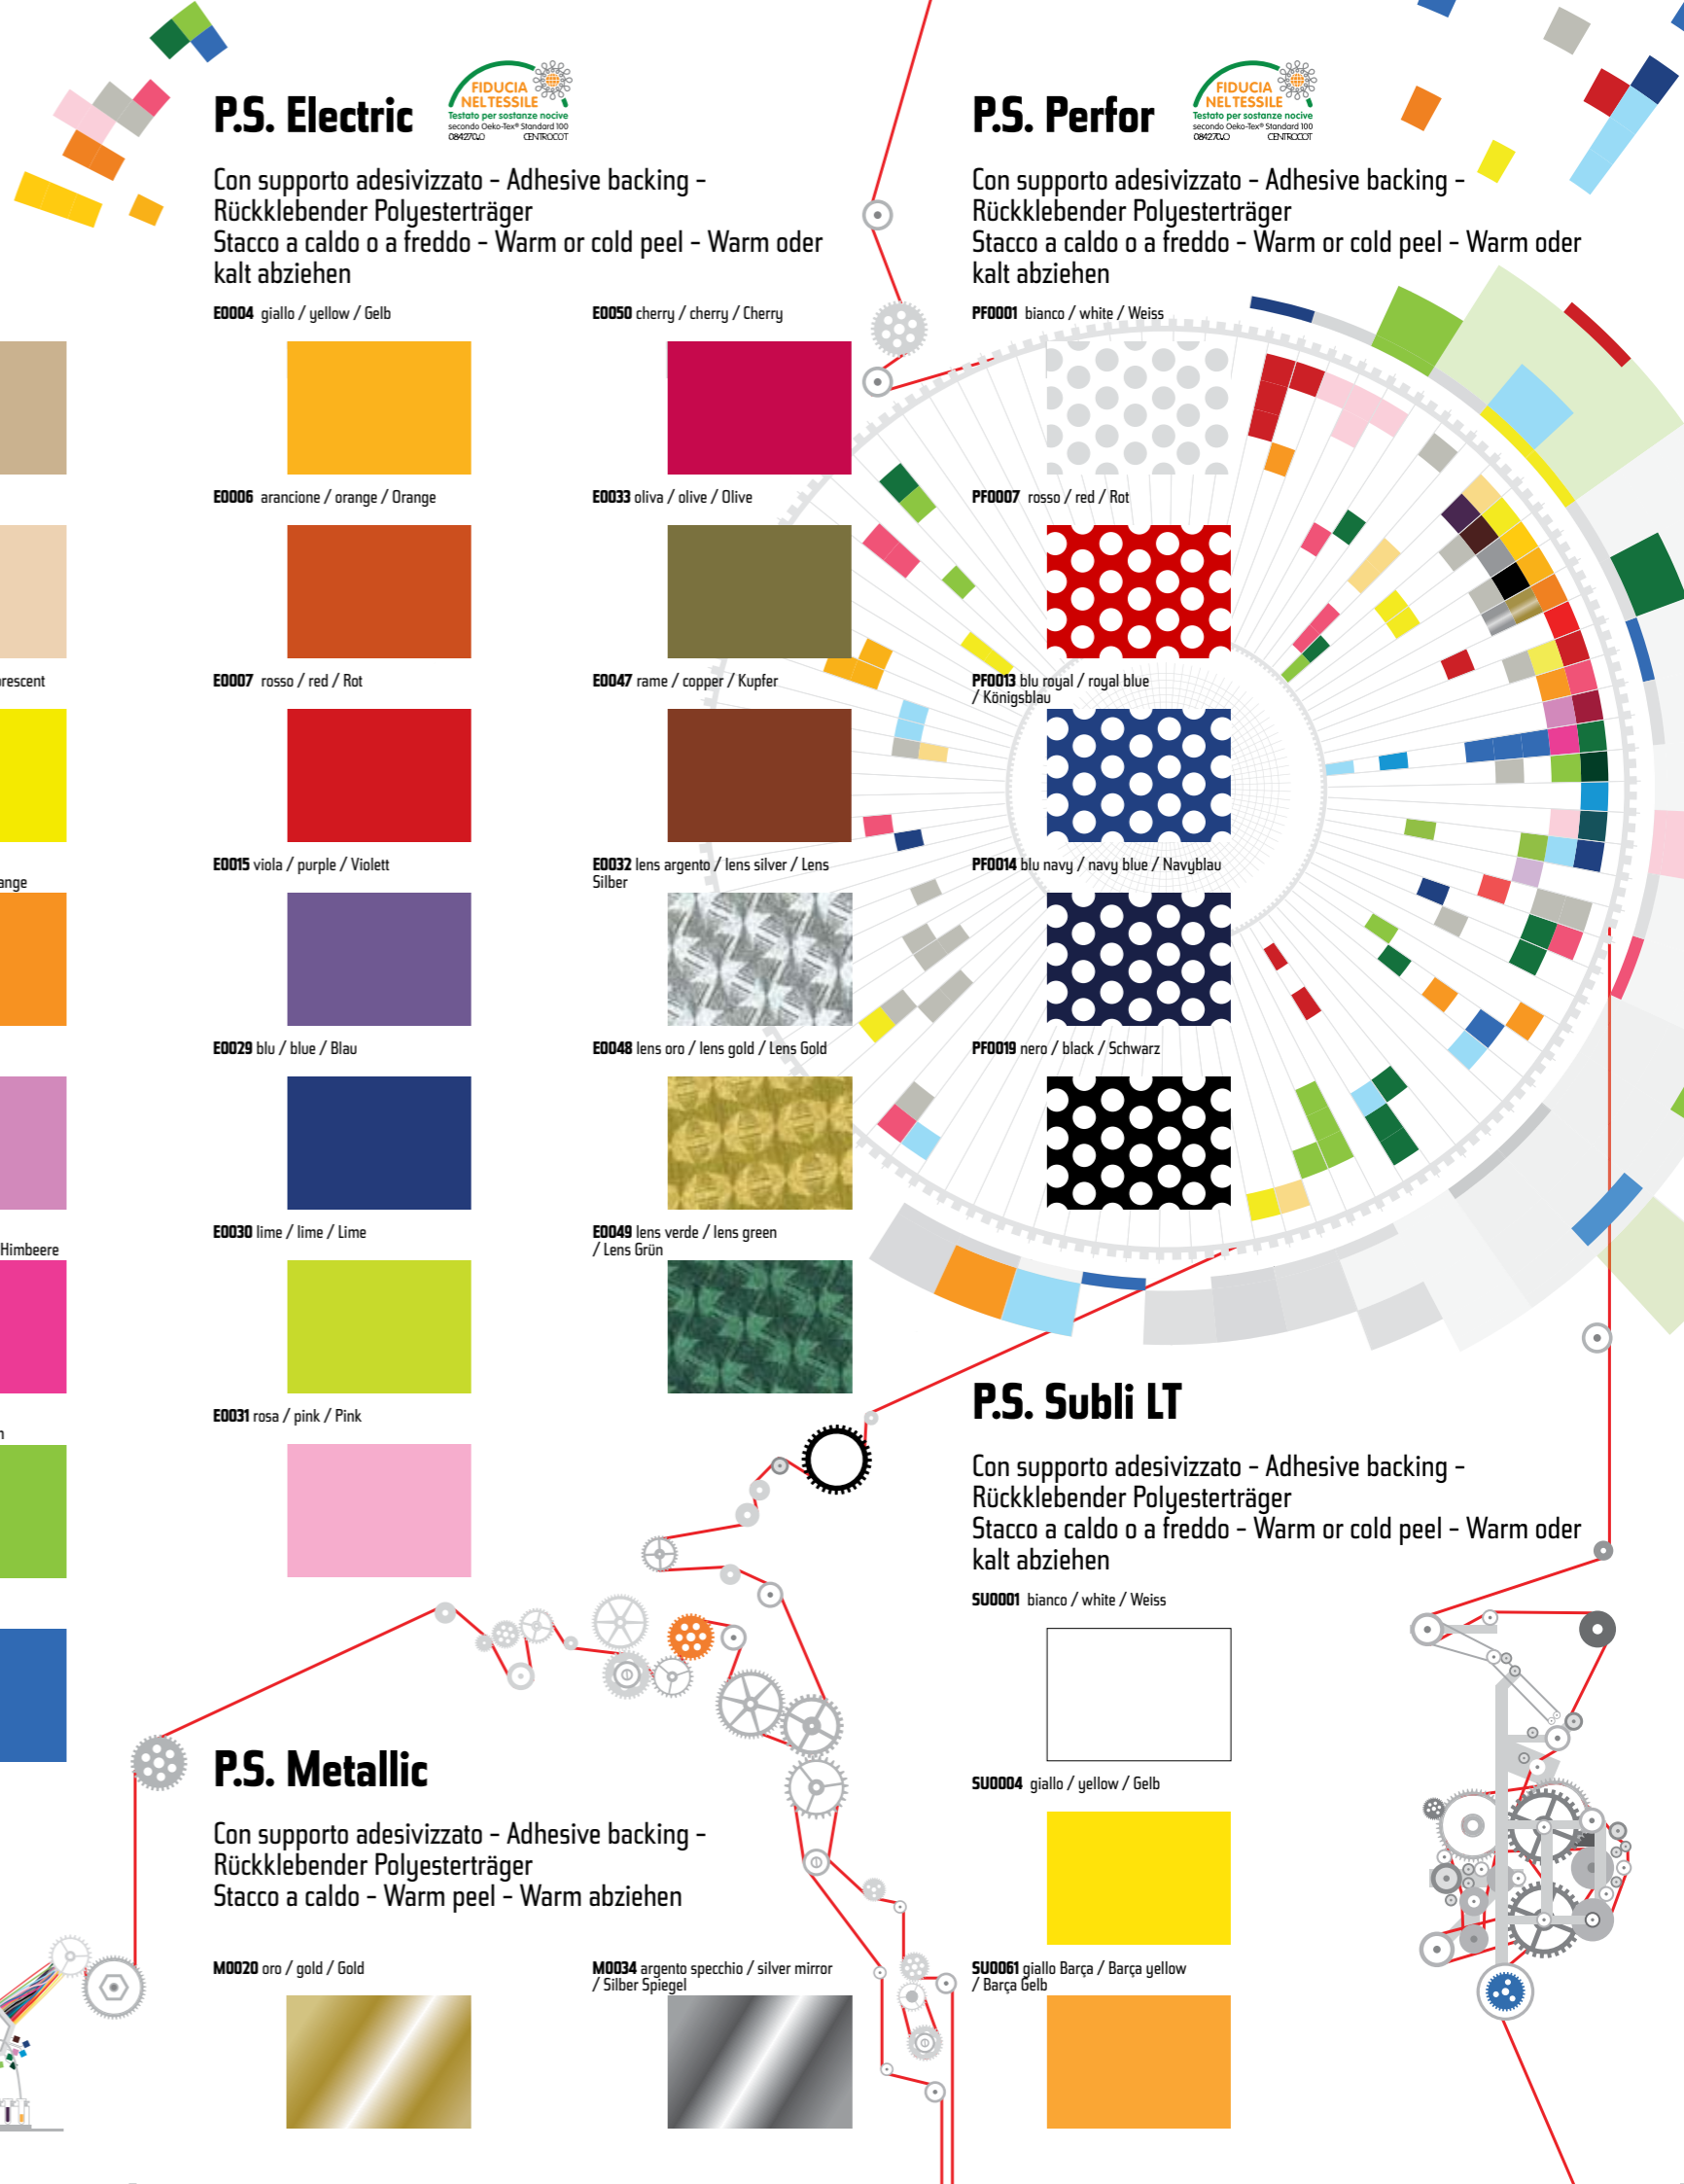

A0025 lampone fluorescente / fluorescent raspberry / Neon Himbeere

A0026 verde fluorescente / fluorescent green / Neon Grün

A0027 blu fluorescente / fluorescent blue / Neon Blau

P.S. Electric

Con supporto adesivizzato - Adhesive backing - Rückklebender Polyesterträger
Stacco a caldo o a freddo - Warm or cold peel - Warm oder kalt abziehen

E0004 giallo / yellow / Gelb

E0006 arancione / orange / Orange

E0007 rosso / red / Rot

E0015 viola / purple / Violett

E0029 blu / blue / Blau

E0030 lime / lime / Lime

E0031 rosa / pink / Pink

P.S. Metallic

M0020 oro / gold / Gold

E0050 cherry / cherry / Cherry

E0033 oliva / olive / Olive

E0047 rame / copper / Kupfer

E0032 lens argento / lens silver / Lens Silber

E0048 lens oro / lens gold / Lens Gold

E0049 lens verde / lens green / Lens Grün

M0034 argento specchio / silver mirror / Silber Spiegel

P.S. Perfor

Con supporto adesivizzato - Adhesive backing - Rückklebender Polyesterträger
Stacco a caldo o a freddo - Warm or cold peel - Warm oder kalt abziehen

PF0001 bianco / white / Weiss

PF0007 rosso / red / Rot

PF0013 blu royale / royal blue / Königsblau

PF0014 blu navy / navy blue / Navyblau

PF0019 nero / black / Schwarz

P.S. Subli LT

Con supporto adesivizzato - Adhesive backing - Rückklebender Polyesterträger
Stacco a caldo o a freddo - Warm or cold peel - Warm oder kalt abziehen

SU0001 bianco / white / Weiss

SU0004 giallo / yellow / Gelb

SU0061 giallo Barça / Barça yellow / Barça Gelb