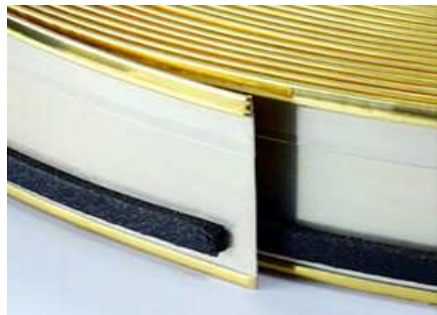

Section View

Aluminum Coil of Channel Letter

Width: 5 cm, 7 cm, 9 cm, 11 cm,
13 cm

Available colours: White
(glossy/matte), Black (glossy/matte)
Red, Yellow, Silver, Blue, Green
Brushed Silver, Brushed Gold Mirror
Silver Titanium (Mirror Gold)

- * The plastic strip of the trim cap can be stuck together with Acrylic panel by soft glue easily and quickly.
 - * It is very easy to bend Trim Caps by hand for Handwriting typeface, Boldface and Verdana.
 - * No color-fading and paint-shedding within 5 years at least. *
- 50 meter/roll

Finished Channel Letter

SIGNS